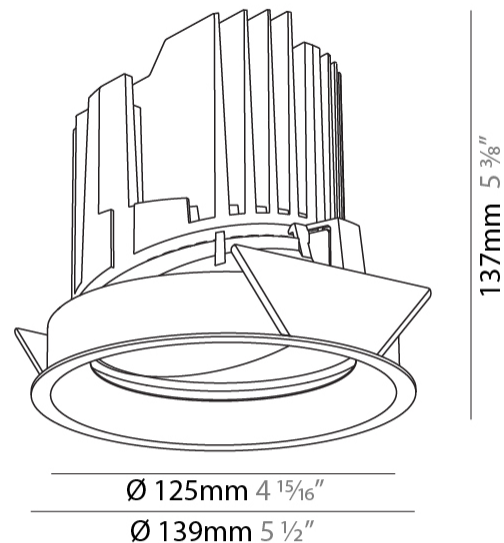

ELECTRICAL

Lamp Type: LED (Zhaga Standard)
Input Wattage (W): 28
Total Output Wattage (W): 26.4
Dimming: Tri-Mode (Non-Dimming and Phase Dimming (120Vac only) and 0-10V Dimming)
Driver Included: No
Driver Location: Recessed Housing
Driver Type: Constant Current - Universal
Driver Class: Class 2
Housing: See components
Input Voltage (V): 120 - 277
Constant Current (MA): 700

LED

Number of LEDs: 1
Color Temperature (°K): 2700 / 3000 / 3500 / 4000
Max. Delivered Lumen (lm): 2191 / 2280 / 2415 / 2164
Nominal Lumen (lm): 2909 / 3028 / 3208 / 3273
CRI: >90 CRI
Efficiency (%): 63.10%
Lamp Life (hrs): 50000

OPTICAL

Reflector°: 18 / 38
Optic°: Lens Pack - No Lens / Linear Spread Lens / Honeycomb / Spread Lens
Adjustability: Rotational 355°; Tilt 30°

RATINGS AND CERTIFICATIONS

Certified By: Certified for North American Standards

IP rating: IP20
Zaneen Group Inc. © 2024, T 1800-388-3382, F 416-247-9319, www.zaneen.com

Available for International specifications by adding 'INT' at the end of the existing Model #. For assistance on 'custom' specifications, contact zteam@zaneen.com. In a constant effort to supply the best product, we reserve the right to change specifications or materials without notice. The most recent specification sheets are found at zaneen.com