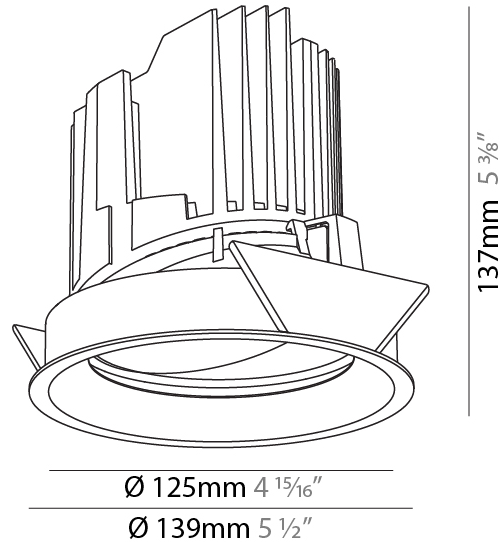

GENERAL

Series: Bioniq
 Subseries: Bioniq Round Adjustable
 Brand: Prolicht
 Division: Architectural
 Mounting Type: Recessed
 Mounting Location: Ceiling
 Subcategory: Downlight

PHYSICAL

Shape: Round
 Diameter (mm): 139
 Diameter (in): 5 1/2
 Height (mm): 137
 Height (in): 5 3/8
 Ceiling Thickness (mm): 10 / 12.5 / 15
 Ceiling Thickness (in): 3/8 or 1/2 or 9/16
 Min. Recessing Depth (mm): 150
 Min. Recessing Depth (in): 5 7/8
 Light Distribution: Adjustable / Downlight
 Weight (kg): 0.836
 Weight (lbs): 1.84
 Fixture Finish: SSR / BKV / CWI / CRY / HAB / UFT / ITA / RUA / FTG / MYG / LOD / PUS / FRO / FUP / KIA / POP / BLS / SPG / MEY / GOH / GUM / CHC / COM / ABZ / JAG / OBR / MOS / ROR
 Fixture Material: Aluminum Die Cast
 Cut-out Measurements: 130mm / 5 1/8"

GENERAL

Series: Bioniq
 Subseries: Bioniq Round Adjustable
 Brand: Prolicht
 Division: Architectural
 Mounting Type: Recessed
 Mounting Location: Ceiling
 Subcategory: Downlight

PHYSICAL

Shape: Round
 Diameter (mm): 139
 Diameter (in): 5 1/2
 Height (mm): 137
 Height (in): 5 3/8
 Ceiling Thickness (mm): 10 / 12.5 / 15
 Ceiling Thickness (in): 3/8 or 1/2 or 9/16
 Min. Recessing Depth (mm): 150
 Min. Recessing Depth (in): 5 7/8
 Light Distribution: Adjustable / Downlight
 Weight (kg): 0.853
 Weight (lbs): 1.88
 Fixture Finish: SSR / BKV / CWI / CRY / HAB / UFT / ITA / RUA / FTG / MYG / LOD / PUS / FRO / FUP / KIA / POP / BLS / SPG / MEY / GOH / GUM / CHC / COM / ABZ / JAG / OBR / MOS / ROR
 Fixture Material: Aluminum Die Cast
 Cut-out Measurements: 130mm / 5 1/8"

OPTICAL

Reflector: 10 / 18 / 36
 Adjustability: Rotational 355°, Tilt 30°

RATINGS AND CERTIFICATIONS

Certified By: Certified for North American Standards
 IP rating: IP54

BIONIQ ROUND ADJUSTABLE RECESSED

A35242-